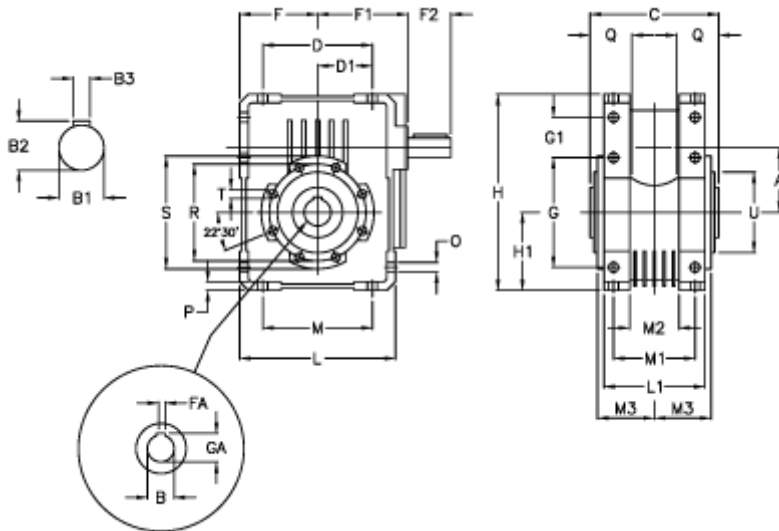

Article number: 3922075010700

Description: Worm gear with solid input shaft
W 75U-10-HS unassembled

Measures

A = 75.00	Description = W 75U-xx-HS	H = 220.5	O = 10.5
B = 30	F = 87.0	H1 = 87.0	P = 9
B1 = 19	F1 = 124.5	L = 174	Q = 40
B2 = 21.5	F2 = 40	L1 = 104	R = 110
B3 = 6	FA = 8	M = 126	S = 125
C = 127	G = 126	M1 = 82	T = M8x14
D = 109.5	G1 = 46.5	M2 = 44	U = 90
D1 = 46.5	GA = 33.3	M3 = 58.5	